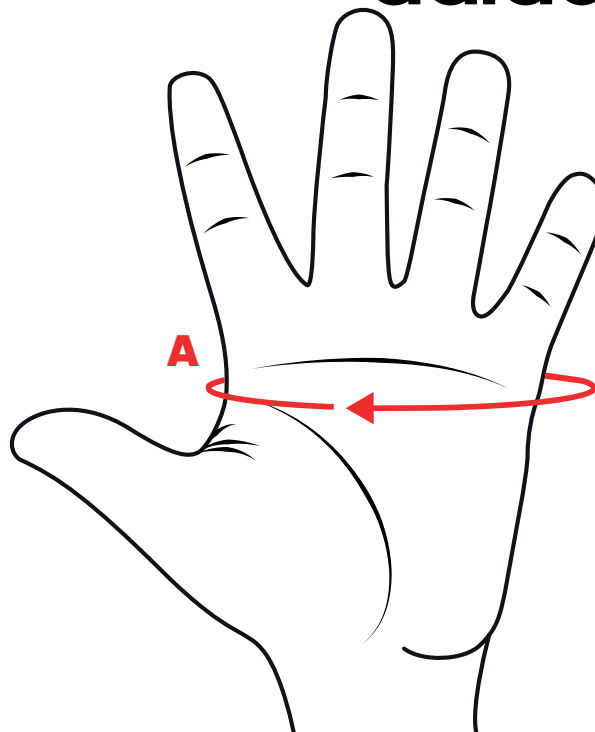

MITTS

SIZE CHART

HOW TO FIND YOUR INNER GLOVES SIZE

	HAND CIRCUMFERENCE			
SIZE	S	M	L	XL
A (INCHES)	7,4 - 7,8	7,8 - 8,6	8,6 - 9,4	> 9,4
A (CM)	19 - 20	20 - 22	22 - 24	> 24

Sizes are for guidance only. Please seek professional advice regarding the right size for you.

There might be variance of 0,5 cm - 0,9 cm due to hand-made construction and nature of material but this shouldn't affect the actual size.