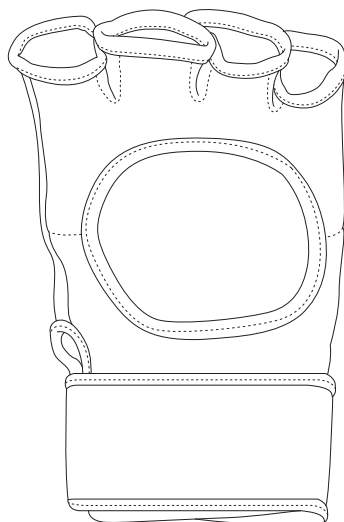

MITTS

SIZE CHART

HOW TO FIND YOUR INNER GLOVES SIZE

	HAND CIRCUMFERENCE			
SIZE	S	M	L	XL
A (INCHES)	7,4 - 7,8	7,8 - 8,6	8,6 - 9,4	> 9,4
A (CM)	19 - 20	20 - 22	22 - 24	> 24

Sizes are for guidance only. Please seek professional advice regarding the right size for you.

There might be variance of 0,5 cm - 0,9 cm due to hand-made construction and nature of material but this shouldn't affect the actual size.