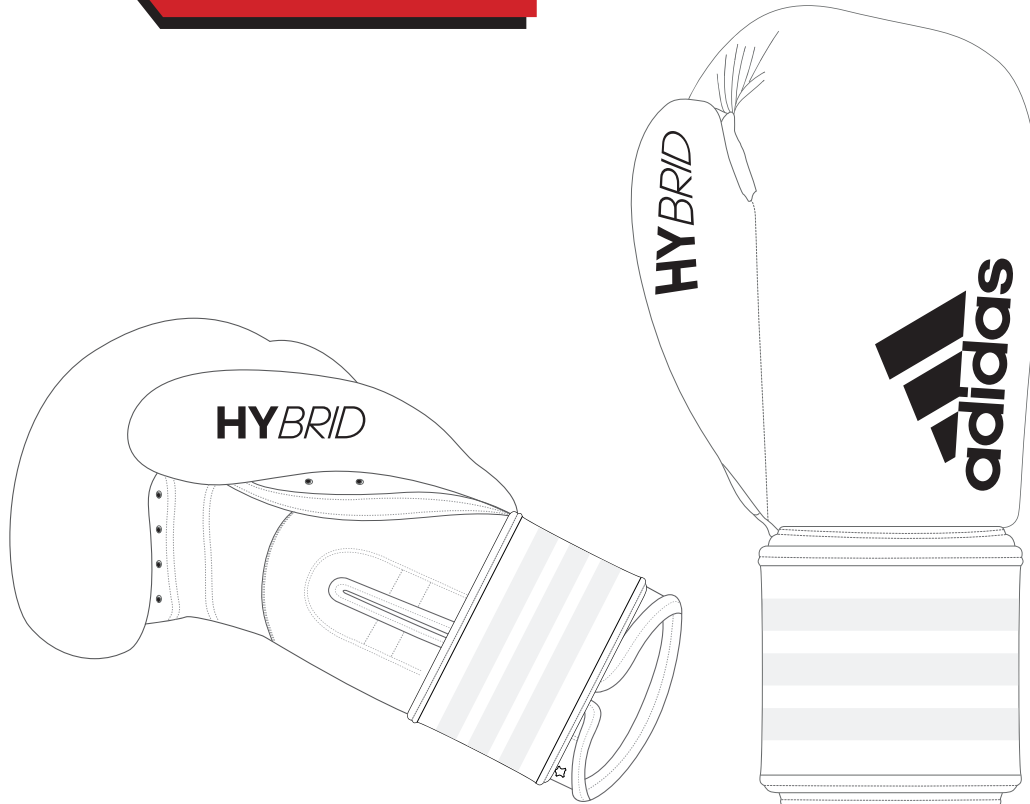

WOMEN BOXING GLOVES

SIZE CHART

HOW TO FIND YOUR GLOVES SIZE

FIGHTER WEIGHT (IN POUNDS)	FIGHTER WEIGHT (IN KILOGRAMS)	GLOVE WEIGHT (IN OUNCES)
80 - 100 LBS	37 - 46 KG	06 - 08 OZ
100 - 120 LBS	46 - 55 KG	10 OZ
120 - 140 LBS	55 - 64 KG	12 OZ